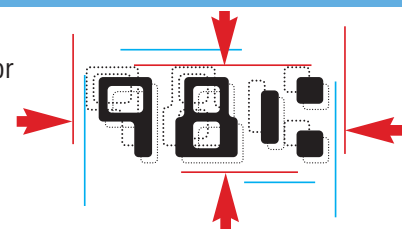

TROY MICR 3015 Security Printers

HP AUTHORIZED - TROY ENHANCED

Major Selling Points

Three Model Choices

Providing security options to fit your need

Network Ready

All 3015 printers are network ready out of the box – no purchase of network card necessary

Improved Value

Faster first page out and speed

Low Cost of Ownership

HP award-winning reliability combined with superior fraud and theft deterrence from TROY.

Versatile Supply Options

All TROY printers are fully compatible with TROY MICR cartridges and standard HP cartridges

TROY Exclusive Security Features

3-Position Printer Key Locks and Paper Tray Locks

Most businesses locate their workgroup printer in an open office environment. This creates a security risk. TROY offers MICR locks and paper tray locks to reduce the risk of check stock theft and printer misuse.

Standard on TROY MICR 3015 Secure Ex.
Tray locks optional on other MICR 3015 printers.

Exclusive TROYmark™ Intelligent Anti-tampering Technology

TROYmark™ is a watermark of user-defined variable data, printed diagonally across each check. It provides state-of-the-art deterrence of fraudulent check alteration.

Standard on TROY MICR 3015 Secure Ex.

ExPT™ Exact Positioning Technology

A MICR line out of alignment is one cause of rejected checks, a multi-million dollar problem for banks and companies. ExPT™ allows users to precisely adjust the MICR line without affecting the data file.

Available on all TROY MICR 3015 printers.

Built-in Secure Encryption and Decryption

Data security is critical in a distributed printing application. TROY's encryption/ decryption technology "unlocks" and prints the data only when it is received at the TROY printer.

Available on TROY MICR 3015 Secure and Secure Ex printers.

TROY MICR Toner Secure